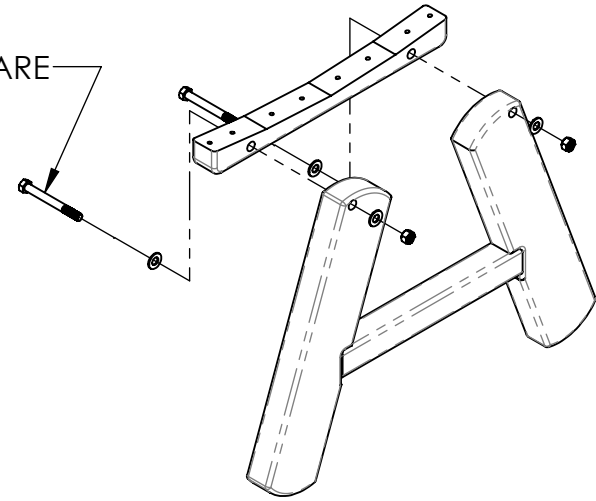

# BENCH SPECIFICATIONS BC1010

NOTE: ALL MATERIAL IS RECYCLED PLASTIC LUMBER UNLESS NOTED

ALL DIMENSIONS SHOWN IN INCHES

**SIDE**

STAINLESS STEEL HARDWARE

**HARDWARE DETAILS**

**FRONT**