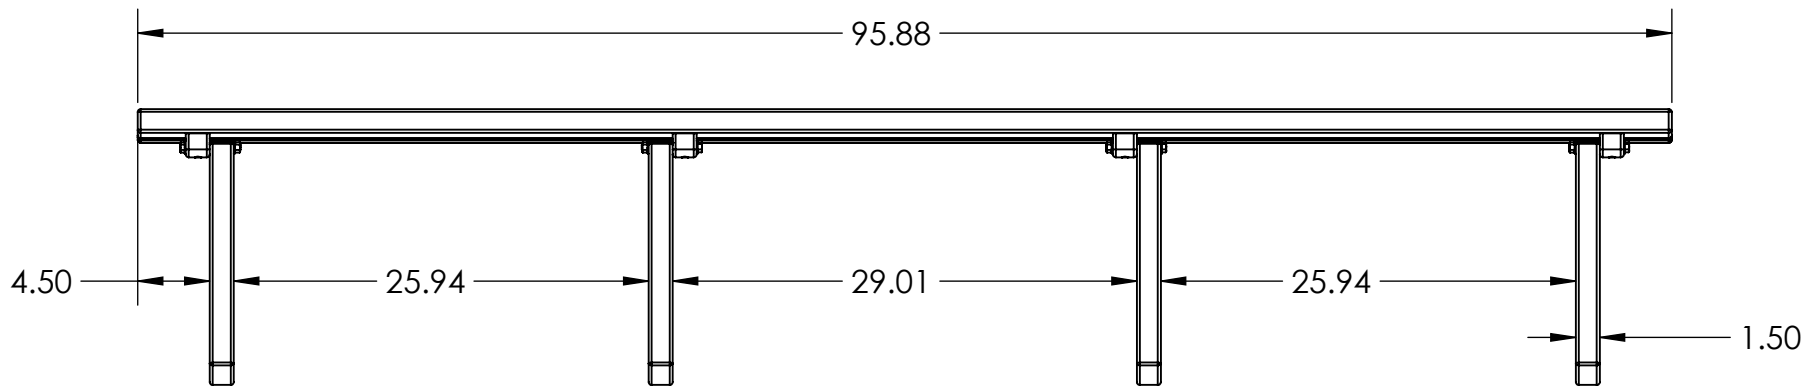

# BENCH SPECIFICATIONS BC1010

NOTE: ALL MATERIAL IS RECYCLED PLASTIC LUMBER UNLESS NOTED

ALL DIMENSIONS SHOWN IN INCHES

**SIDE**

STAINLESS STEEL HARDWARE

**HARDWARE DETAILS**

**FRONT**