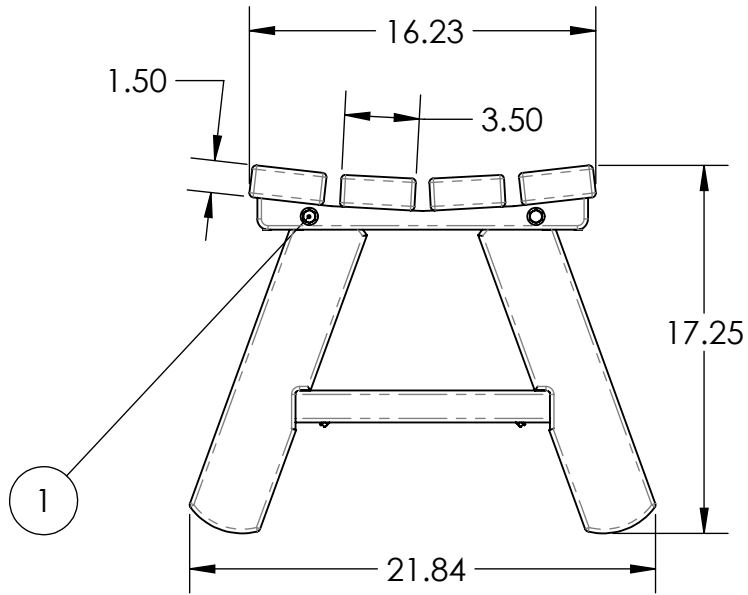

# BENCH SPECIFICATIONS BC1010

NOTE: ALL MATERIAL IS RECYCLED PLASTIC LUMBER UNLESS NOTED

ALL DIMENSIONS SHOWN IN INCHES

**SIDE**

STAINLESS STEEL HARDWARE

**HARDWARE DETAILS**

**FRONT**