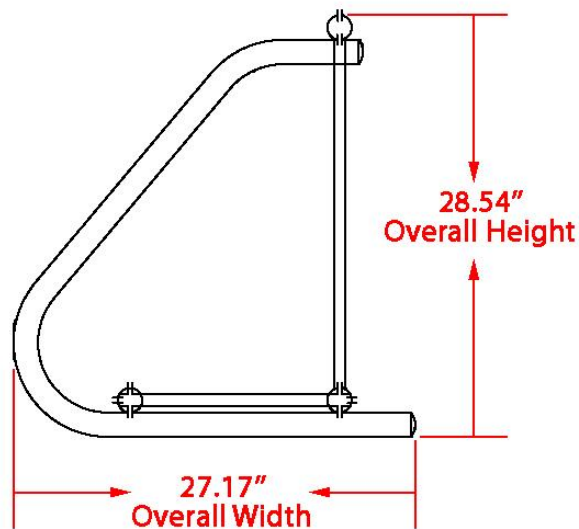

## Traditional Bike Rack [5 bike capacity]

Front View

Side View

**Top View**

<b>Material</b>	<b>Finish</b>	<b>Dimensions</b>	<b>Weight</b>
Steel tubing	Powder-coated black	60.04" l x 27.17" w x 28.54" h	49 lbs.
<b>Type of Mount:</b>	Portable		
<b>Size of Tubing:</b>	Grid: 0.71" x 15-gauge Frame: 1.65" x 14-gauge		