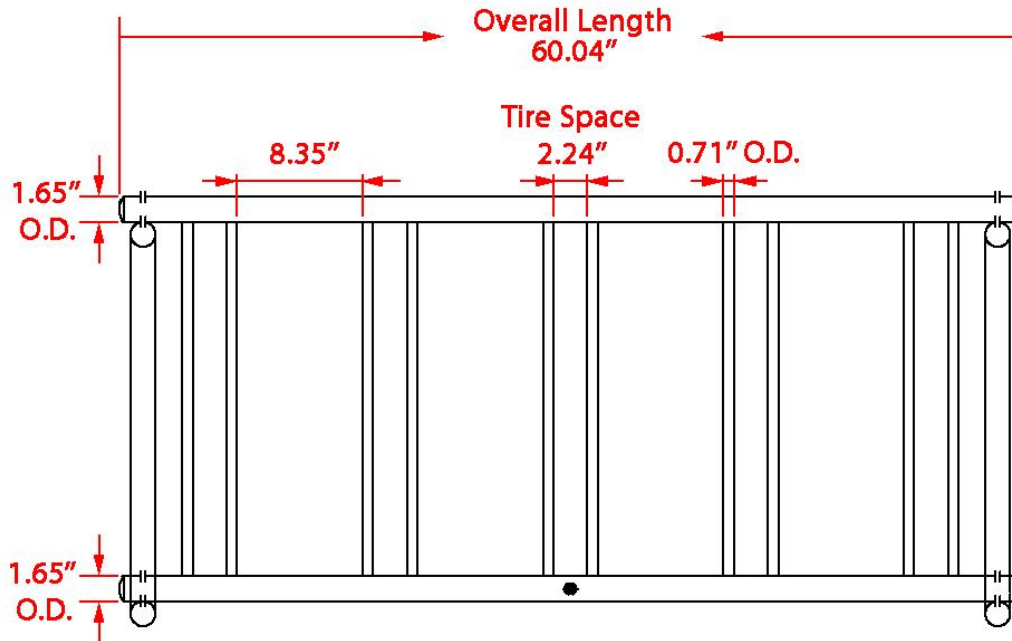

# Specification Sheet

## Traditional Bike Rack [5 bike capacity]

Front View

Side View

**Top View**

<b>Material</b>	<b>Finish</b>	<b>Dimensions</b>	<b>Weight</b>
Steel tubing	Powder-coated black	60.04" l x 27.17" w x 28.54" h	49 lbs.
<b>Type of Mount:</b>	Portable		
<b>Size of Tubing:</b>	Grid: 0.71" x 15-gauge Frame: 1.65" x 14-gauge		