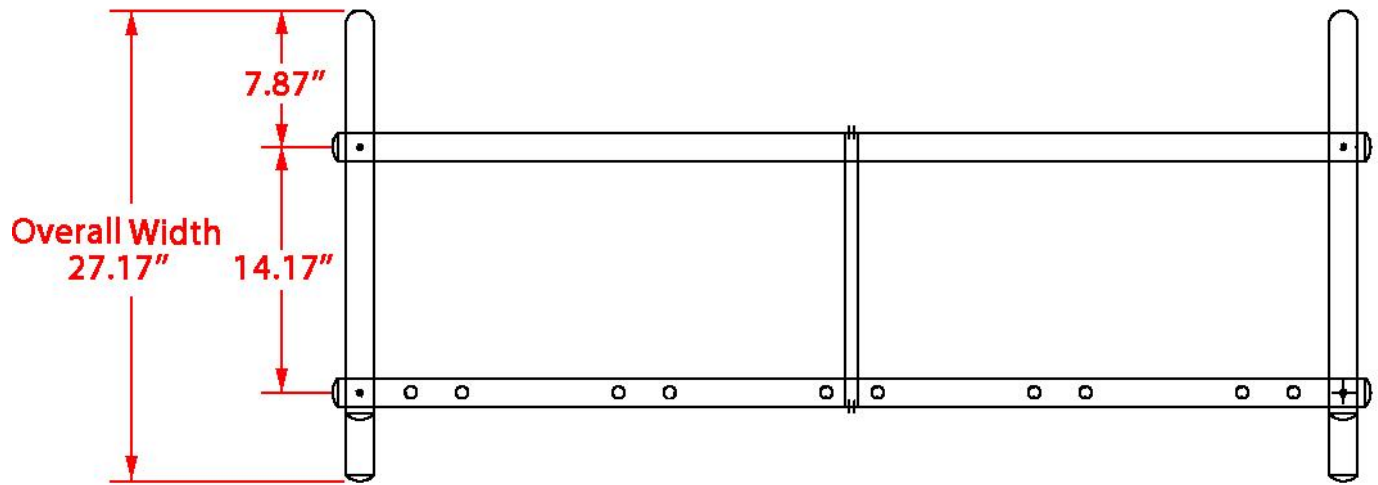

# Specification Sheet

## Traditional Bike Rack [5 bike capacity]

Front View

Side View

**Top View**

<b>Material</b>	<b>Finish</b>	<b>Dimensions</b>	<b>Weight</b>
Steel tubing	Powder-coated black	60.04" l x 27.17" w x 28.54" h	49 lbs.
<b>Type of Mount:</b>	Portable		
<b>Size of Tubing:</b>	Grid: 0.71" x 15-gauge Frame: 1.65" x 14-gauge		