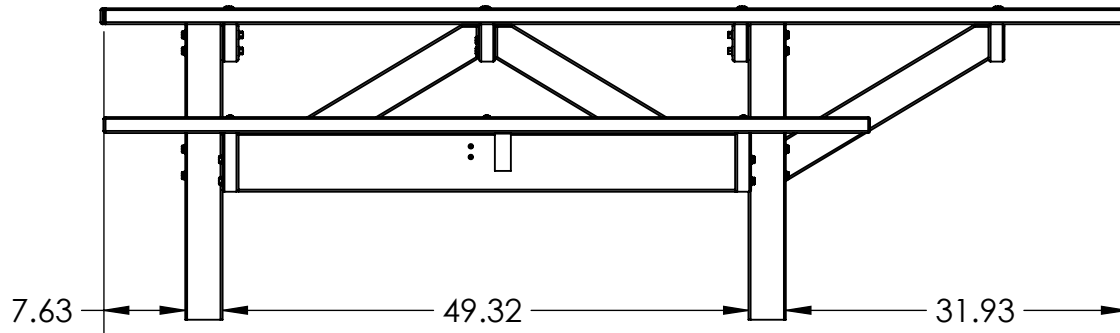

ADA PICNIC TABLE SPECIFICATIONS TB-1110

TB1110 REV# 2
8/8/2018

CONSTRUCTION MATERIALS:
RECYCLED PLASTIC LUMBER
HARDWARE:
STAINLESS STEEL