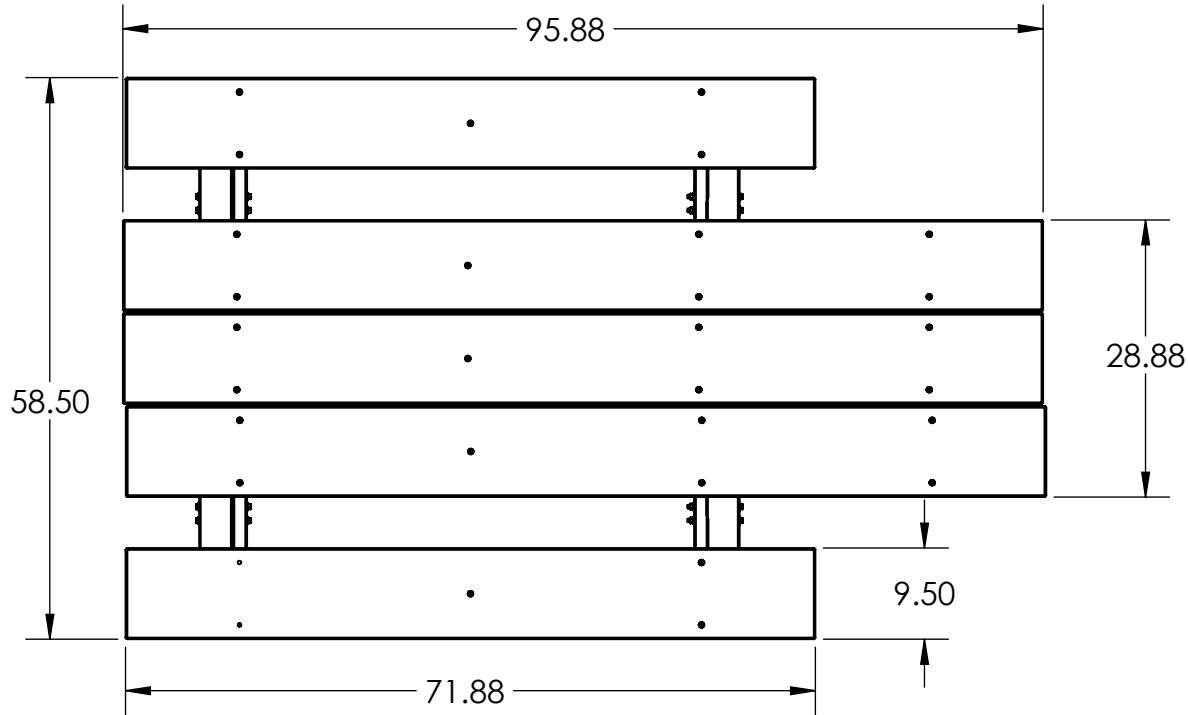

ADA PICNIC TABLE SPECIFICATIONS TB-1110

TB1110 REV# 2
8/8/2018

CONSTRUCTION MATERIALS:
RECYCLED PLASTIC LUMBER
HARDWARE:
STAINLESS STEEL