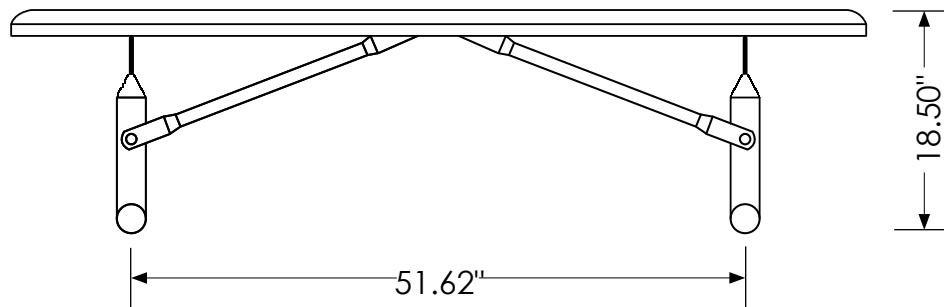

# COMFORT™ PORTABLE MOUNT BENCH SPECIFICATIONS

**TOTAL WEIGHT:** 47 lbs

- NOTES:**
- 1) Material: Bench Top - Steel with Thermoplastic Coating;  
Frames - Steel with Powder Coating
  - 2) Assembly hardware included
  - 3) Mounting hardware not included