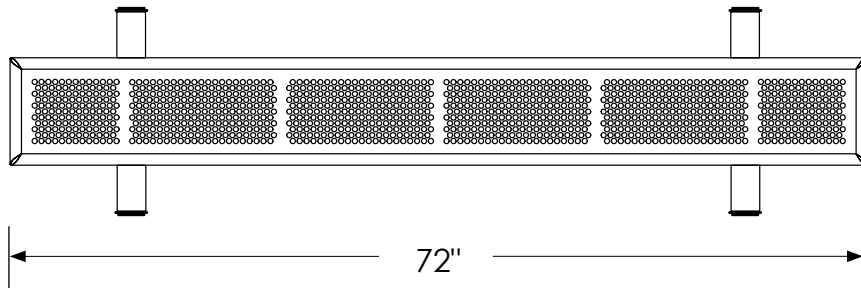

# COMFORT™ PORTABLE MOUNT BENCH SPECIFICATIONS

**TOTAL WEIGHT:** 47 lbs

- NOTES:**
- 1) Material: Bench Top - Steel with Thermoplastic Coating;  
Frames - Steel with Powder Coating
  - 2) Assembly hardware included
  - 3) Mounting hardware not included