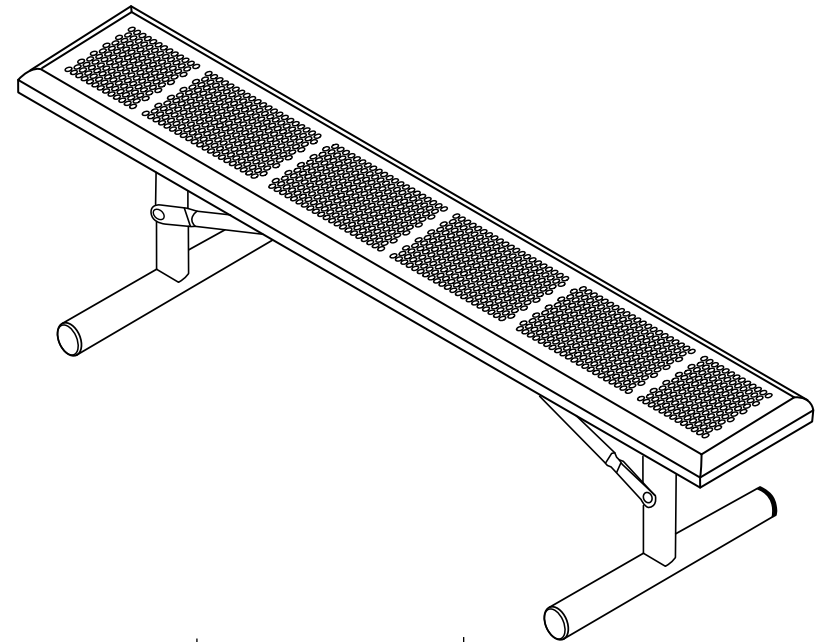

# COMFORT™ PORTABLE MOUNT BENCH SPECIFICATIONS

**TOTAL WEIGHT:** 47 lbs

- NOTES:**
- 1) Material: Bench Top - Steel with Thermoplastic Coating;  
Frames - Steel with Powder Coating
  - 2) Assembly hardware included
  - 3) Mounting hardware not included