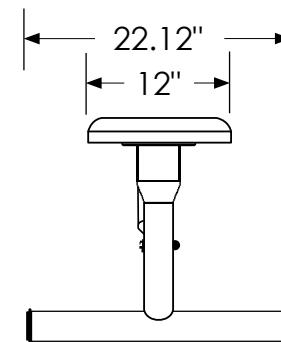

# COMFORT™ PORTABLE MOUNT BENCH SPECIFICATIONS

**TOTAL WEIGHT:** 47 lbs

- NOTES:**
- 1) Material: Bench Top - Steel with Thermoplastic Coating;  
Frames - Steel with Powder Coating
  - 2) Assembly hardware included
  - 3) Mounting hardware not included