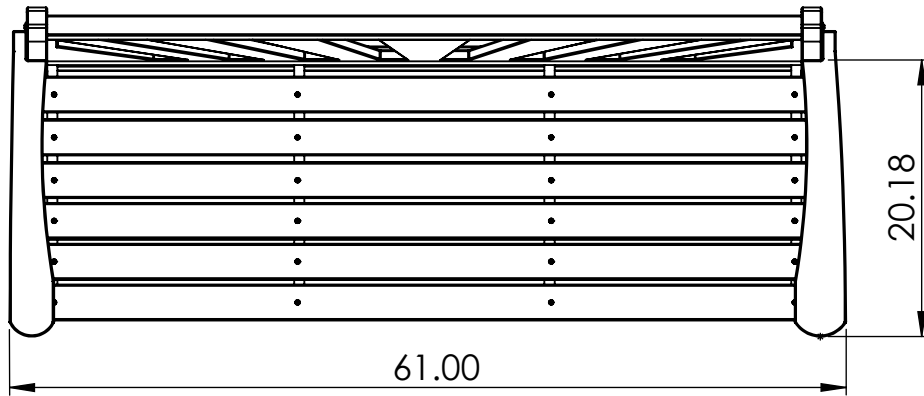

BENCH SPECIFICATIONS

CONSTRUCTION MATERIALS:
Recycled Plastic
HARDWARE:
Stainless Steel

ALL DIMENSIONS SHOWN IN INCHES